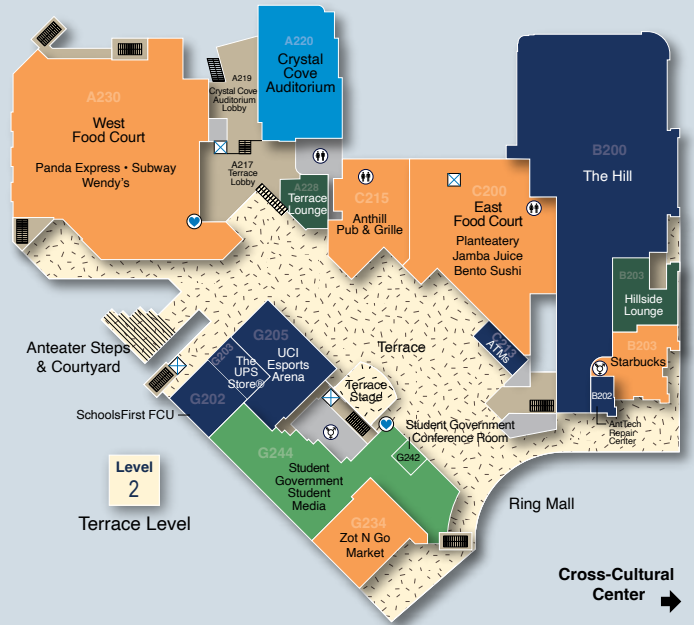

STUDENT CENTER DIRECTORY

Student Center Parking Structure (SCPS)

Cross-Cultural Center

- MEETING ROOMS
- FOOD SERVICES
- RETAIL
- SERVICES & ADMINISTRATIVE OFFICES
- STUDY • LOUNGE • LOBBY
- OUTDOOR AREAS
- STAIRS
- ELEVATOR
- LIFT
- DISABLED RAMP
- RESTROOMS
- GENDER-INCLUSIVE RESTROOMS
- AED DEVICES

Meeting Rooms

	Level	Room #
Aliso Beach Room A	3W	A307
Aliso Beach Room B	3W	A309
Balboa Bay Room A	4	G454
Balboa Bay Room B	4	G460
Crescent Bay Room A	1	A123
Crescent Bay Room B	1	A124
Crescent Bay Room C	1	A125
Crescent Bay Room D	1	A126
Crystal Cove Auditorium	1&2	A220
Doheny Beach Room A	1	A134A
Doheny Beach Room B	1	A134B
Doheny Beach Room C	1	A134C
Doheny Beach Room D	1	A134D
Emerald Bay Room A	1	A103
Emerald Bay Room B	1	A104
Emerald Bay Room C	1	A105
Emerald Bay Room D	1	A106D
Emerald Bay Room E	1	A106E
Lido Isle Room A	1	C119
Lido Isle Room B	1	C117
Moss Cove Room A	1	C105
Moss Cove Room B	1	C107
Newport Beach Room A	4	G412
Newport Beach Room B	4	G411
Pacific Ballroom A	1	G118A
Pacific Ballroom B	1	G118B
Pacific Ballroom C	1	G118C
Pacific Ballroom D	1	G118D
Woods Cove Room A	1	C106
Woods Cove Room B	1	C108
Woods Cove Room C	1	C110

Food Services

	Level	Room #
Anthill Pub & Grille	2	G215
East Food Court	2	C200
Starbucks	2	B203
Vending Machines	1	B130B
West Food Court	2	A230
Zot N Go Market	2	G234

Retail

	Level	Room #
The Hill	1&2	B200
AntTech Repair Center	2	B202
ATMs	2	C213
The UPS Store®	2	G203
UCI Esports Arena	2	G205
SchoolsFirst Federal Credit Union	2	G202

Outdoor Areas

	Level
Anteatr Steps & Courtyard	1&2
Terrace	2
Terrace Stage	2
Thomas & Lillian Ma Garden Study Atrium	1
West Courtyard	1

Cross-Cultural Center located across Ring Mall

Find it all.
Download the UCI Now App Today!