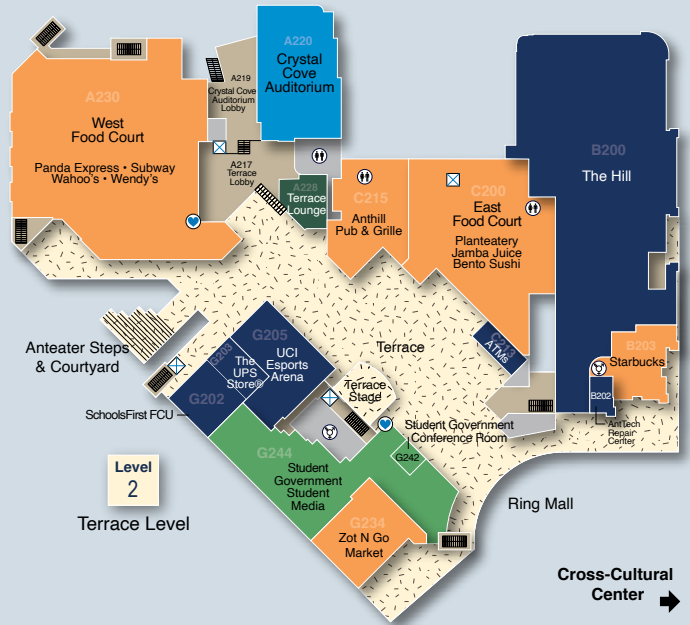

STUDENT CENTER DIRECTORY

↑
Student Center
Parking Structure
(SCPS)

→ Cross-Cultural Center

- MEETING ROOMS
- FOOD SERVICES
- RETAIL
- SERVICES & ADMINISTRATIVE OFFICES
- STUDY • LOUNGE • LOBBY
- OUTDOOR AREAS
- STAIRS
- ELEVATOR
- LIFT
- DISABLED RAMP
- RESTROOMS
- GENDER-INCLUSIVE RESTROOMS
- AED DEVICES

Meeting Rooms

	Level	Room #
Aliso Beach Room A	3W	A307
Aliso Beach Room B	3W	A309
Balboa Island Room A	4	G454
Balboa Island Room B	4	G460
Crescent Bay Room A	1	A123
Crescent Bay Room B	1	A124
Crescent Bay Room C	1	A125
Crescent Bay Room D	1	A126
Crystal Cove Auditorium	1&2	A220
Doheny Beach Room A	1	A134A
Doheny Beach Room B	1	A134B
Doheny Beach Room C	1	A134C
Doheny Beach Room D	1	A134D
Emerald Bay Room A	1	A103
Emerald Bay Room B	1	A104
Emerald Bay Room C	1	A105
Emerald Bay Room D	1	A106D
Emerald Bay Room E	1	A106E
Lido Isle Room A	1	C119
Lido Isle Room B	1	C117
Moss Cove Room A	1	C105
Moss Cove Room B	1	C107
Newport Beach Room A	4	G412
Newport Beach Room B	4	G411
Pacific Ballroom A	1	G118A
Pacific Ballroom B	1	G118B
Pacific Ballroom C	1	G118C
Pacific Ballroom D	1	G118D
Woods Cove Room A	1	C106
Woods Cove Room B	1	C108
Woods Cove Room C	1	C110

Food Services

	Level	Room #
Anthill Pub & Grille	2	G215
East Food Court	2	C200
Starbucks	2	B203
Vending Machines	1	B130B
West Food Court	2	A230
Zot N Go Market	2	G234

Retail

	Level	Room #
The Hill	1&2	B200
AntTech Repair Center	2	B202
ATMs	2	C213
The UPS Store®	2	G203
UCI Esports Arena	2	G205
SchoolsFirst Federal Credit Union	2	G202

Outdoor Areas

	Level
Anteater Steps & Courtyard	1&2
Terrace	2
Terrace Stage	2
Thomas & Lillian Ma Garden Study Atrium	1
West Courtyard	1

Cross-Cultural Center located across Ring Mall

Find it all.
Download the UCI Now App Today!