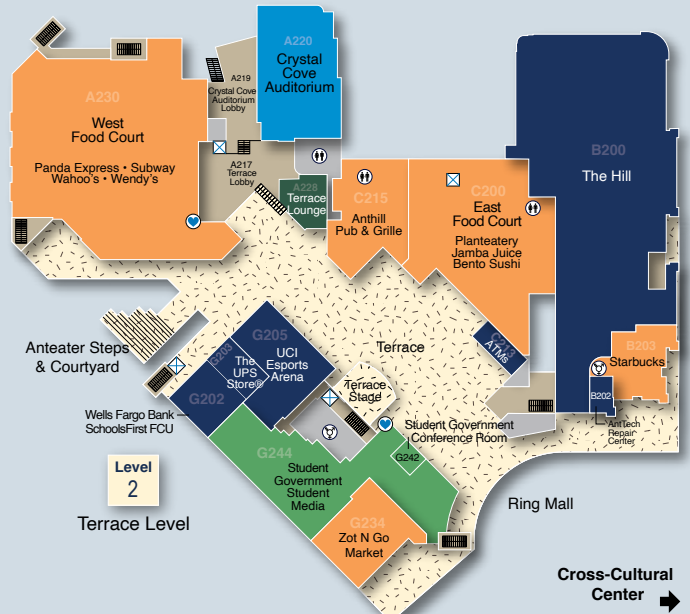

STUDENT CENTER DIRECTORY

Student Center Parking Structure (SCPS)

- MEETING ROOMS
- FOOD SERVICES
- RETAIL
- SERVICES & ADMINISTRATIVE OFFICES
- STUDY • LOUNGE • LOBBY
- OUTDOOR AREAS
- STAIRS
- ELEVATOR
- LIFT
- DISABLED RAMP
- RESTROOMS
- GENDER-INCLUSIVE RESTROOMS
- AED DEVICES

Food Services

	Level	Room #
Anthill Pub & Grille	2	G215
East Food Court	2	C200
Starbucks	2	B203
Vending Machines	1	B130B
West Food Court	2	A230
Zot N Go Market	2	G234

Retail

	Level	Room #
The Hill	1&2	B200
AntTech Repair Center	2	B202
ATMs	2	C213
The UPS Store®	2	G203
UCI Esports Arena	2	G205
SchoolsFirst Federal Credit Union	2	G202
Wells Fargo Bank	2	G202

Cross-Cultural Center located across Ring Mall

UCI Student Center
& Event Services
Interact. Learn. Enjoy.
www.studentcenter.uci.edu

Services & Administrative Offices

	Level	Room #
AntMedia Studio	1	C133A
Blood Donor Center	1	B106
C.A.R.E. - Campus Assault Resources and Education	3S	G320A
Center for Black Cultures, Resources and Research	1	B118
Center for Student Wellness & Health Promotion	3S	G319
Center for Student Wellness & Health Promotion Conference Room	3S	G319C
Counseling Center Annex	4	G480
Dining Services	3S	G318
DREAM Center	4	G458
Immigrant Legal Services	4	G458
Information Center	1	A138
International Center	3S	G302
Latinx Resource Center	4	G458
Lesbian, Gay, Bisexual, Transgender Resource Center	3S	G301
Operations/AV Office	1	C114
Student Center & Event Services	3W	A311
Student Government Student Media	2	G244
Student Government Conference Room	2	G242
Student Life & Leadership Office	3S	G308
Student Life & Leadership Conference Room	3S	G303
Student Life & Leadership Mail Room	3S	G308B
Student Life & Leadership Poster Room	3S	G308G
Student Media - New University & Anteatr TV	1	C136
Sustainability Resource Center	4	G458
Veteran Services	3S	G306
Womxn's Hub	4	G458