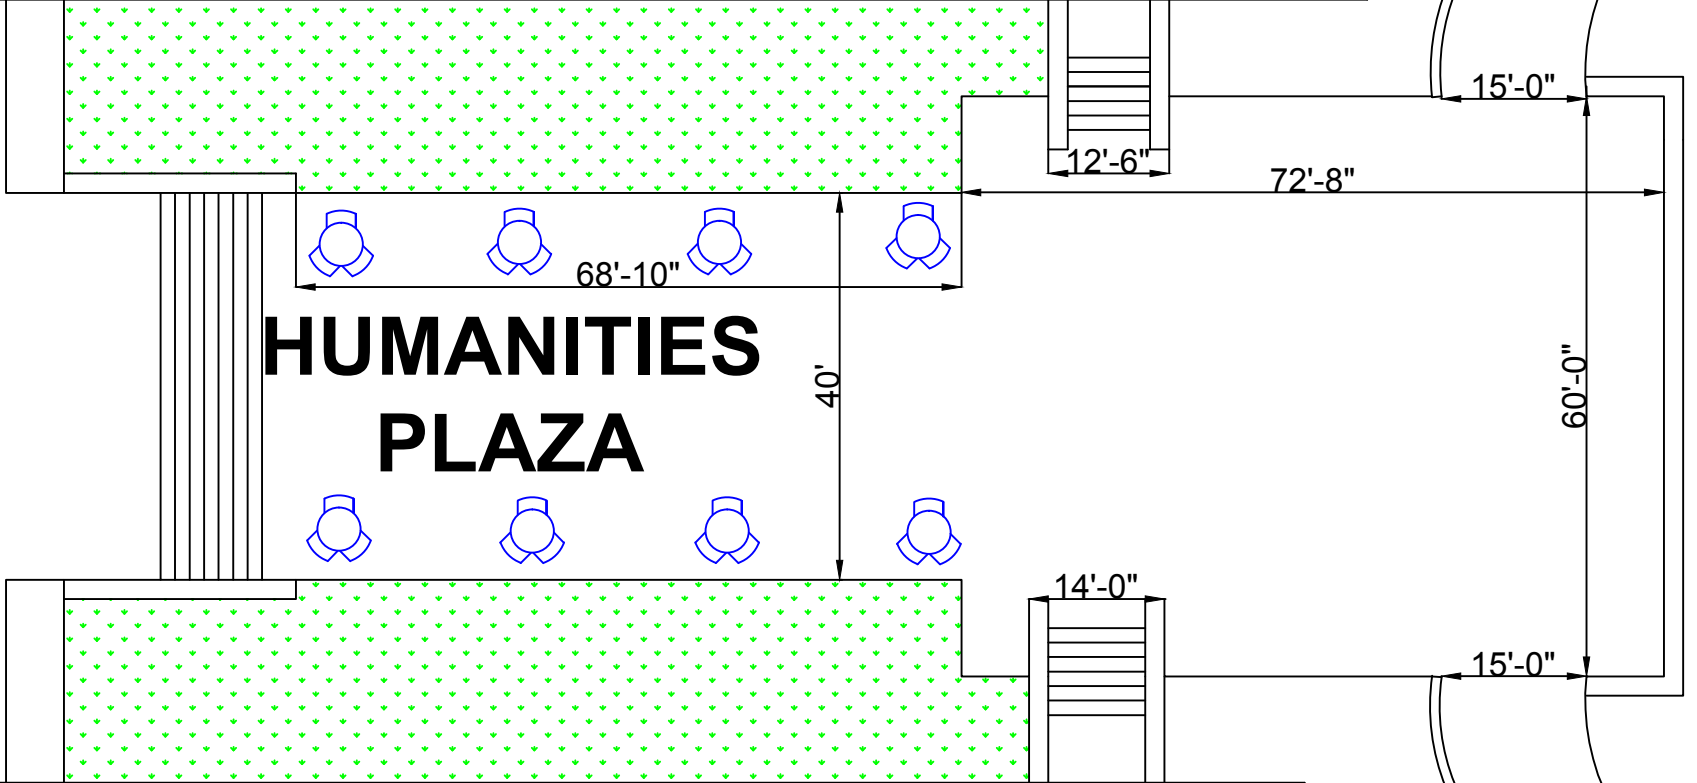

KRIEGER HALL

**HUMANITIES
PLAZA**

68'-10"

40'

72'-8"

60'-0"

15'-0"

12'-6"

15'-0"

14'-0"

HUMANITIES HALL

 Table Set