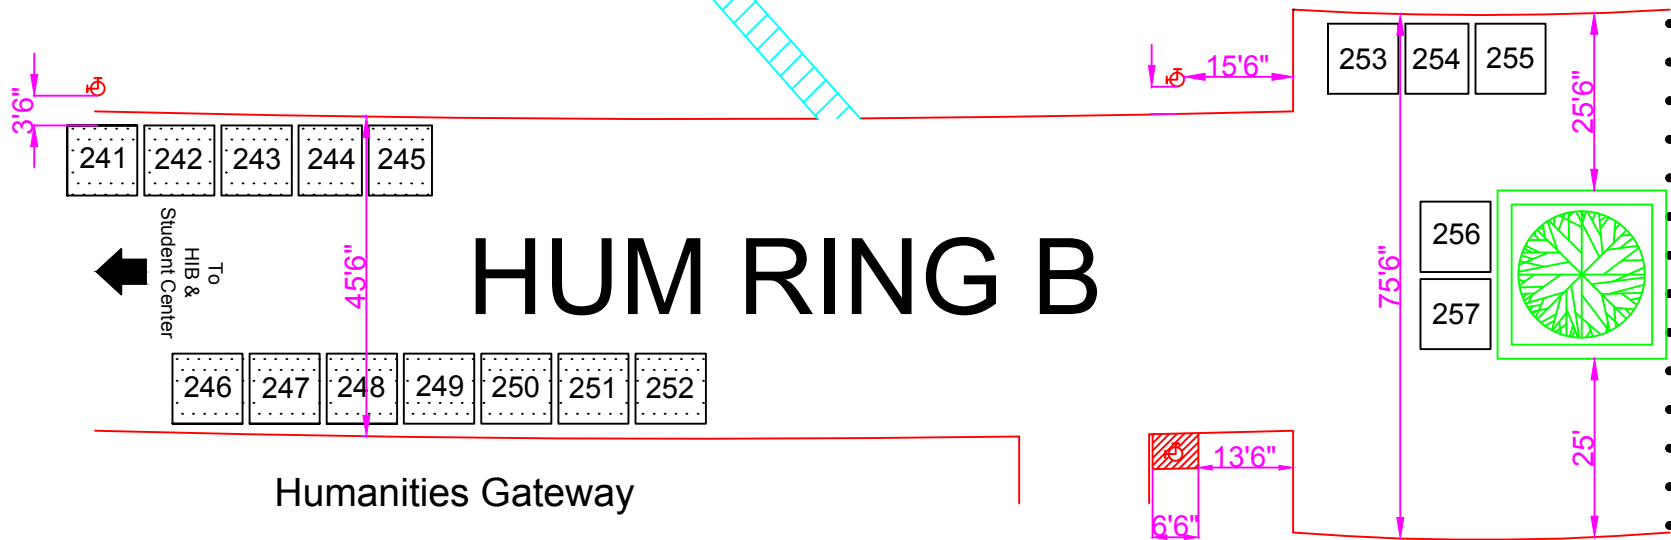

Humanities Hall

Anteater Learning Pavilion

Humanities Gateway

- Spaces are 10ft x 10ft.
- No electrical power available on Hum Ring B.
- Cooking not allowed on Hum. Ring B.

Fire Hydrant

Tree