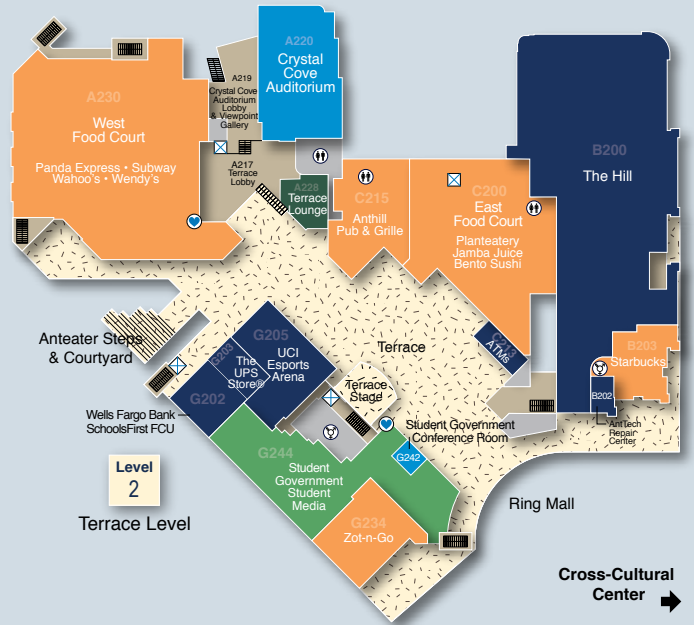

STUDENT CENTER DIRECTORY

- STAIRS
- ELEVATOR
- LIFT
- DISABLED RAMP
- RESTROOMS
- GENDER-INCLUSIVE RESTROOMS
- SUPPORT FACILITIES
- OUTDOOR AREAS
- AED DEVICES

Meeting Rooms	Level	Room #
Aliso Beach Room A.....	3W	A307
Aliso Beach Room B.....	3W	A309
Center for Student Wellness & Health Promotion Conference Room	3S	G319C
Crescent Bay Room A	1	A123
Crescent Bay Room B	1	A124
Crescent Bay Room C	1	A125
Crescent Bay Room D	1	A126
Crystal Cove Auditorium	1&2	A220
Doheny Beach Room A	1	A134A
Doheny Beach Room B	1	A134B
Doheny Beach Room C	1	A134C
Doheny Beach Room D	1	A134D
Emerald Bay Room A.....	1	A103
Emerald Bay Room B.....	1	A104
Emerald Bay Room C.....	1	A105
Emerald Bay Room D.....	1	A106D
Emerald Bay Room E.....	1	A106E
Lido Isle Room A.....	1	C119
Lido Isle Room B.....	1	C117
Moss Cove Room A	1	C105
Moss Cove Room B	1	C107
Newport Beach Room A	4	G412
Newport Beach Room B	4	G411
Pacific Ballroom A	1	G118A
Pacific Ballroom B	1	G118B
Pacific Ballroom C	1	G118C
Pacific Ballroom D	1	G118D
Student Government Conference Room	2	G242
Student Life & Leadership Conference Room	3S	G303
Woods Cove Room A.....	1	C106
Woods Cove Room B.....	1	C108
Woods Cove Room C.....	1	C110

Food Services	Level	Room #
Anthill Pub & Grille	2	G215
East Food Court	2	C200
Starbucks Coffee	2	B203
Vending.....	1	B130B
West Food Court.....	2	A230
Zot-n-Go.....	2	G234

Retail	Level	Room #
The Hill	1&2	B200
AntTech Repair Center	2	B202
ATMs	2	C213
The UPS Store®	2	G203
UCI Esports Arena	2	G205
Wells Fargo / SchoolsFirst FCU	2	G202