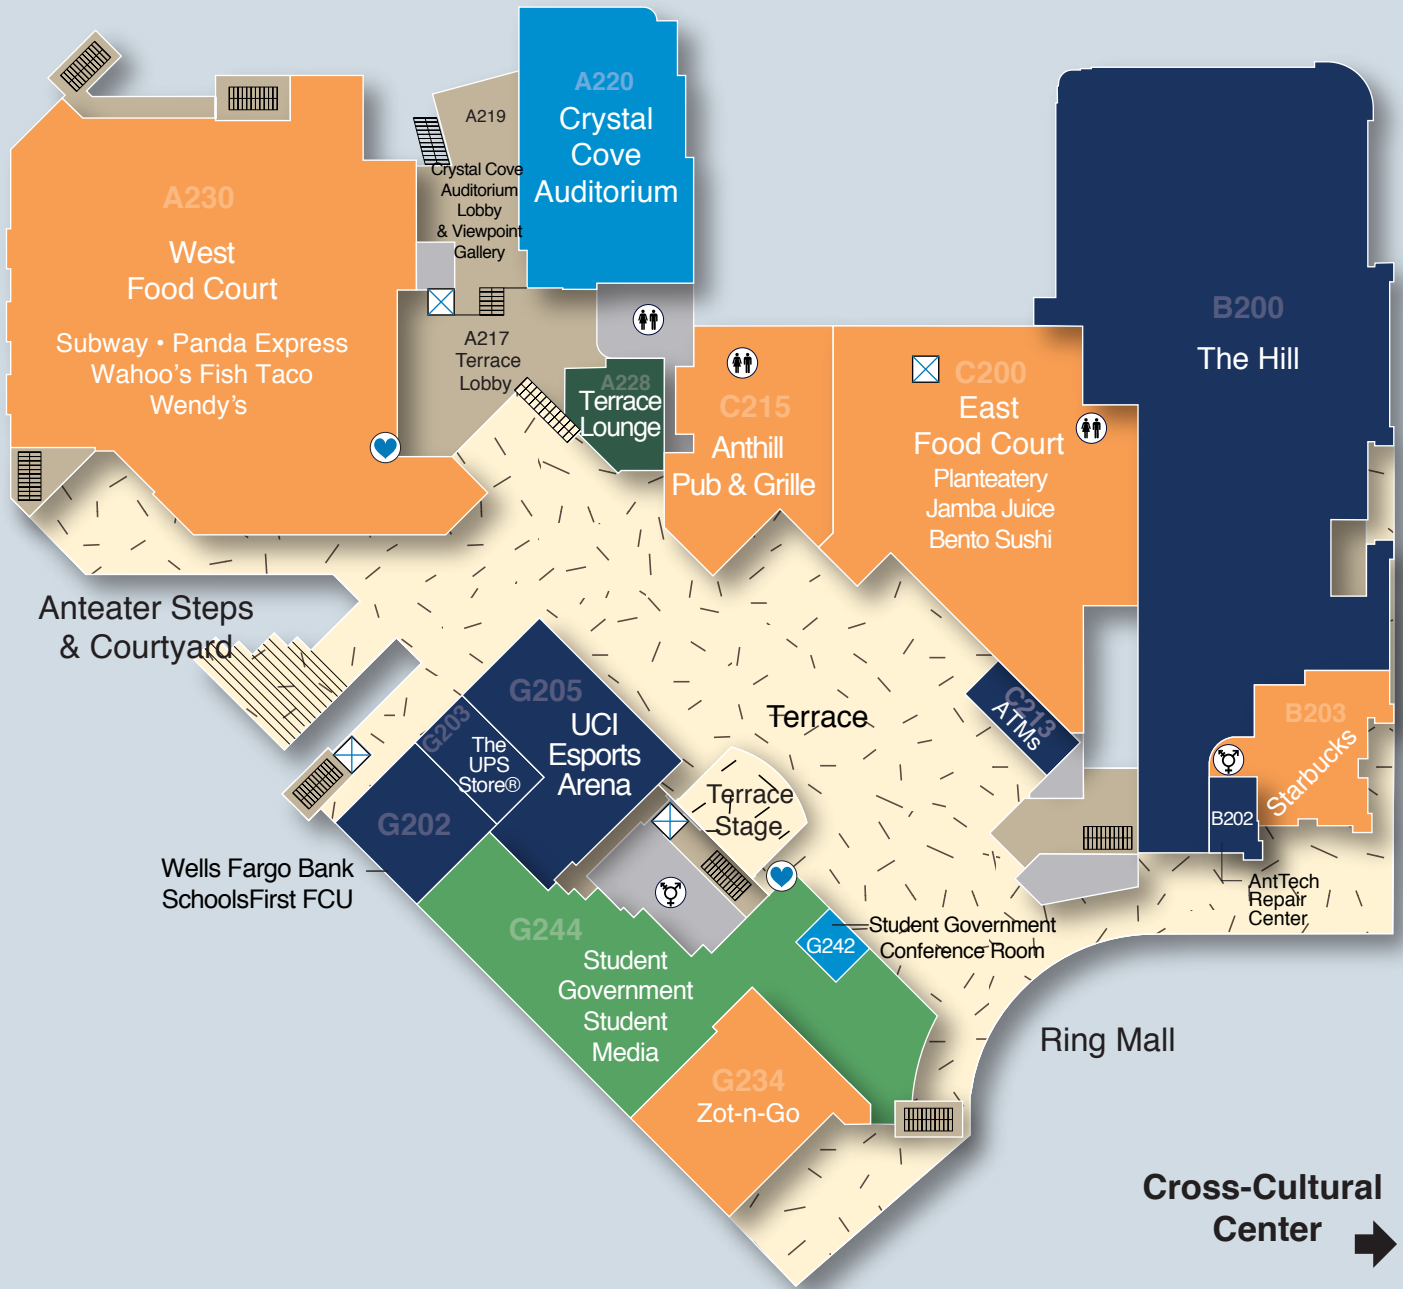

STUDENT CENTER DIRECTORY

Level
1

▤ STAIRS
 ⊠ ELEVATOR
 ♿ LIFT
 ♿ DISABLED RAMP
 ♿ RESTROOMS
 ■ SUPPORT FACILITIES
 ■ OUTDOOR AREAS
 Ⓜ AED DEVICES

STUDENT CENTER DIRECTORY

Level
2

Terrace Level

- STAIRS
- ELEVATOR
- LIFT
- DISABLED RAMP
- RESTROOMS
- GENDER-INCLUSIVE RESTROOMS
- SUPPORT FACILITIES
- OUTDOOR AREAS
- AED DEVICES

Food Services	Level	Room #
Anthill Pub & Grille	2	G215
East Food Court	2	C200
Starbucks Coffee	2	B203
Vending.....	1	B130B
West Food Court.....	2	A230
Zot-n-Go.....	2	G234

Retail	Level	Room #
The Hill	1&2	B200
AntTech Repair Center	2	B202
ATMs	2	C213
The UPS Store®	2	G203
UCI Esports Arena	2	G205
Wells Fargo / SchoolsFirst FCU	2	G202

Outdoor Areas	Level
Anteater Steps & Courtyard	2
Courtyard Study Lounge Patio.....	1
Terrace	2
Terrace Stage	2
Thomas & Lillian Ma Garden Study Atrium	1
West Courtyard	1