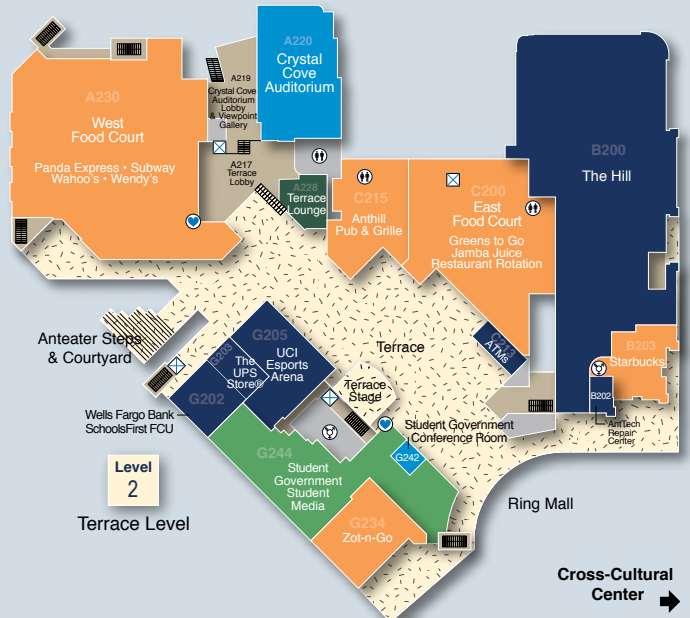

STUDENT CENTER DIRECTORY

- STAIRS
- ELEVATOR
- LIFT
- DISABLED RAMP
- RESTROOMS
- GENDER-INCLUSIVE RESTROOMS
- SUPPORT FACILITIES
- OUTDOOR AREAS
- AED DEVICES

NORTH

Meeting Rooms	Level	Room #
Aliso Beach Room A.....	3W	A307
Aliso Beach Room B.....	3W	A309
Center for Student Wellness & Health Promotion Conference Room	3S	G319C
Crescent Bay Room A	1	A123
Crescent Bay Room B	1	A124
Crescent Bay Room C	1	A125
Crescent Bay Room D	1	A126
Crystal Cove Auditorium	1&2	A220
Doheny Beach Room A	1	A134A
Doheny Beach Room B	1	A134B
Doheny Beach Room C	1	A134C
Doheny Beach Room D	1	A134D
Emerald Bay Room A.....	1	A103
Emerald Bay Room B.....	1	A104
Emerald Bay Room C.....	1	A105
Emerald Bay Room D.....	1	A106D
Emerald Bay Room E.....	1	A106E
Lido Isle Room A.....	1	C119
Lido Isle Room B.....	1	C117
Moss Cove Room A	1	C105
Moss Cove Room B	1	C107
Newport Beach Room A	4	G412
Newport Beach Room B	4	G411
Pacific Ballroom A	1	G118A
Pacific Ballroom B	1	G118B
Pacific Ballroom C	1	G118C
Pacific Ballroom D	1	G118D
Student Government Conference Room	2	G242
Student Life & Leadership Conference Room	3S	G303
Woods Cove Room A.....	1	C106
Woods Cove Room B.....	1	C108
Woods Cove Room C.....	1	C110

Food Services	Level	Room #
Anthill Pub & Grille	2	G215
East Food Court	2	C200
Starbucks Coffee	2	B203
Vending.....	1	B130B
West Food Court.....	2	A230
Zot-n-Go.....	2	G234

Retail	Level	Room #
The Hill	1&2	B200
AntTech Repair Center	2	B202
ATMs	2	C213
The UPS Store®	2	G203
UCI Esports Arena	2	G205
Wells Fargo / SchoolsFirst FCU	2	G202