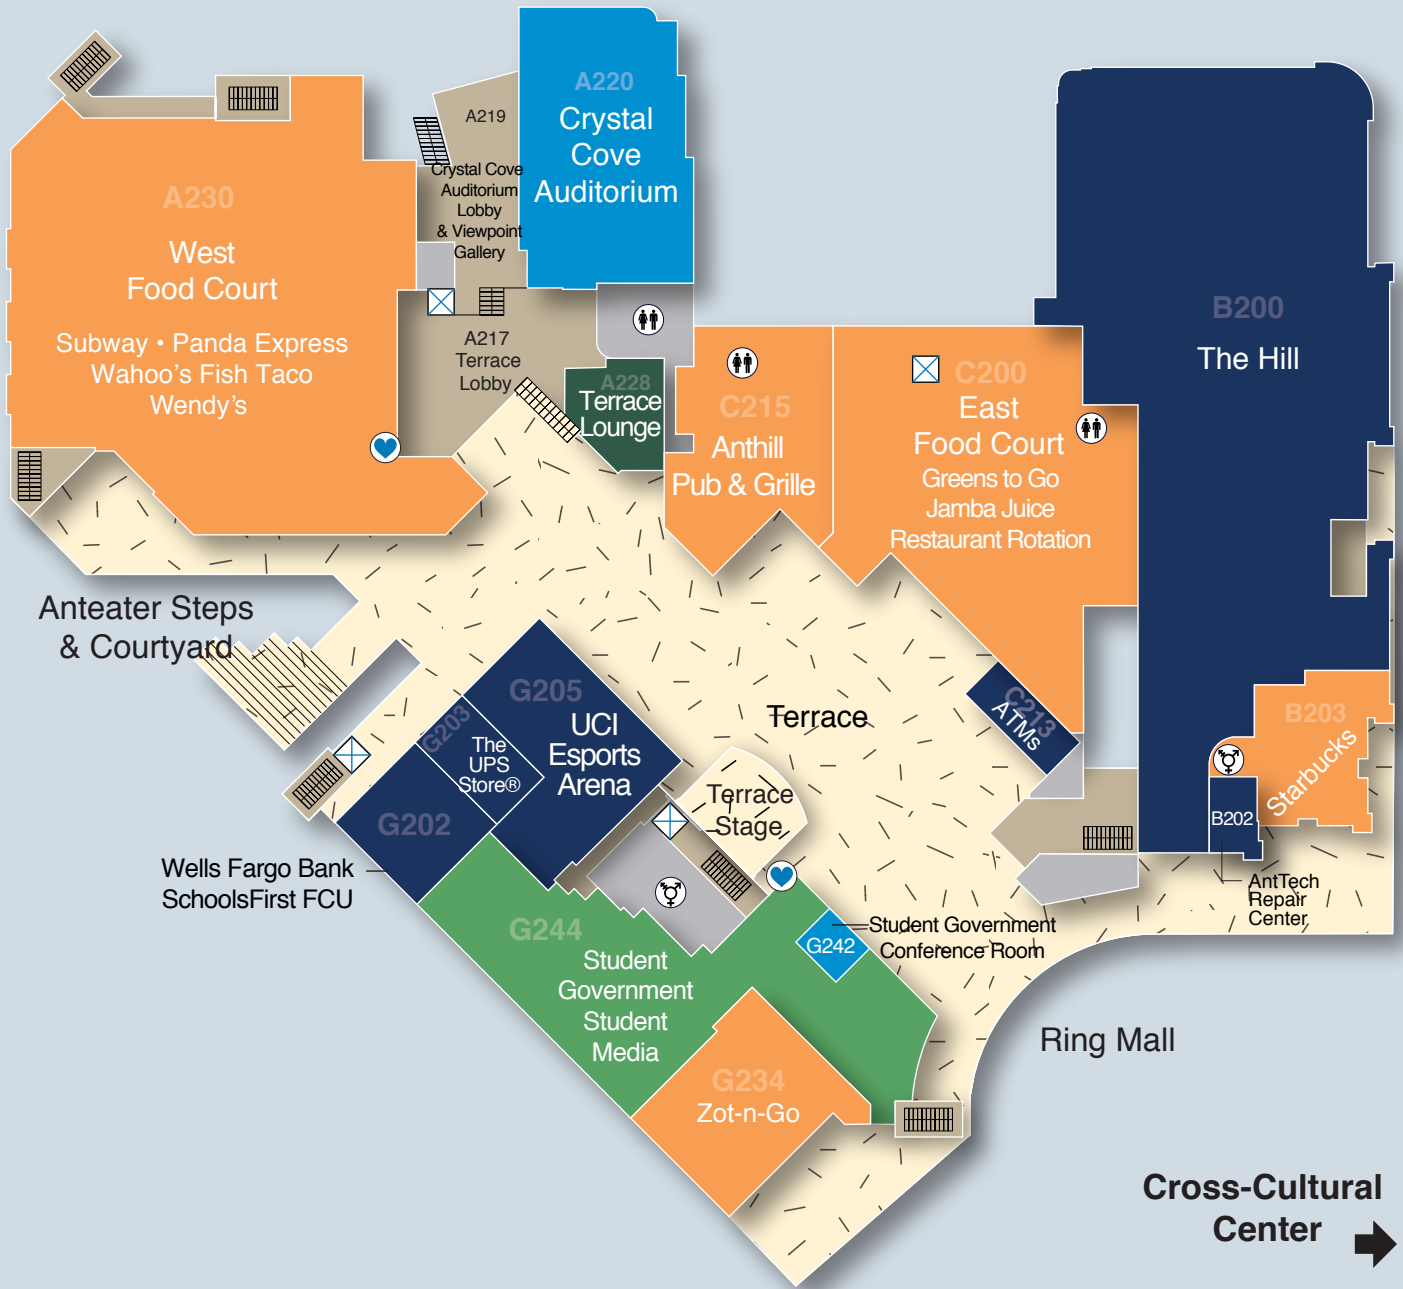

STUDENT CENTER DIRECTORY

Level
1

STAIRS
 ELEVATOR
 LIFT
 DISABLED RAMP
 RESTROOMS
 SUPPORT FACILITIES
 OUTDOOR AREAS
 AED DEVICES

STUDENT CENTER DIRECTORY

Level
2

Terrace Level

- STAIRS
- ELEVATOR
- ♿
 LIFT
- ♿
 DISABLED RAMP
- ♿
 RESTROOMS
- ♿
 GENDER-INCLUSIVE RESTROOMS
- SUPPORT FACILITIES
- OUTDOOR AREAS
- 🚑
 AED DEVICES

Food Services	Level	Room #
Anthill Pub & Grille	2	G215
East Food Court	2	C200
Starbucks Coffee	2	B203
Vending.....	1	B130B
West Food Court.....	2	A230
Zot-n-Go.....	2	G234

Retail	Level	Room #
The Hill	1&2	B200
AntTech Repair Center	2	B202
ATMs	2	C213
The UPS Store®	2	G203
UCI Esports Arena	2	G205
Wells Fargo / SchoolsFirst FCU	2	G202

Outdoor Areas	Level
Anteater Steps & Courtyard	2
Courtyard Study Lounge Patio.....	1
Terrace	2
Terrace Stage	2
Thomas & Lillian Ma Garden Study Atrium	1
West Courtyard	1