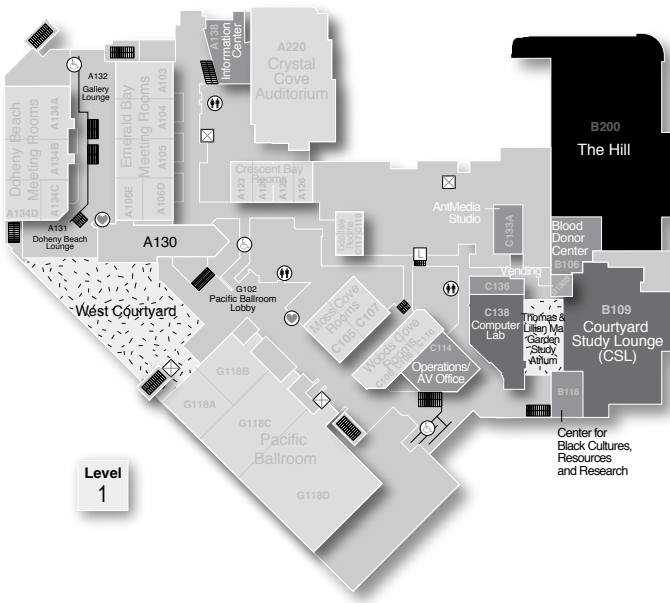

STUDENT CENTER DIRECTORY

Cross-Cultural Center →

- STAIRS
- ELEVATOR
- LIFT
- DISABLED RAMP
- RESTROOMS
- GENDER-INCLUSIVE RESTROOMS
- SUPPORT FACILITIES
- OUTDOOR AREAS
- AED DEVICES

Meeting Rooms Level Room

Aliso Beach Room A.....	3W	A307
Aliso Beach Room B.....	3W	A309
Center for Student Wellness & Health Promotion Conference Room	3S	G319C
Crescent Bay Room A	1	A123
Crescent Bay Room B	1	A124
Crescent Bay Room C	1	A125
Crescent Bay Room D	1	A126
Crystal Cove Auditorium	1&2	A220
Doheny Beach Room A	1	A134A
Doheny Beach Room B	1	A134B
Doheny Beach Room C	1	A134C
Doheny Beach Room D	1	A134D
Emerald Bay Room A.....	1	A103
Emerald Bay Room B.....	1	A104
Emerald Bay Room C.....	1	A105
Emerald Bay Room D.....	1	A106D
Emerald Bay Room E.....	1	A106E
Lido Isle Room A.....	1	C119
Lido Isle Room B.....	1	C117
Moss Cove Room A	1	C105
Moss Cove Room B	1	C107
Newport Beach Room A	4	G412
Newport Beach Room B	4	G411
Pacific Ballroom A	1	G118A
Pacific Ballroom B	1	G118B
Pacific Ballroom C	1	G118C
Pacific Ballroom D	1	G118D
Student Government Conference Room	2	G242
Student Life & Leadership Conference Room	3S	G303
Woods Cove Room A.....	1	C106
Woods Cove Room B.....	1	C108
Woods Cove Room C.....	1	C110

Food Services Level Room

Anthill Pub & Grille	2	G215
East Food Court	2	C200
Starbucks Coffee	2	B203
Vending.....	1	B130B
West Food Court.....	2	A230
Zot-n-Go.....	2	G234

Retail Level Room

The Hill	1&2	B200
AntTech Repair Center	2	B202
ATMs	2	C213
The UPS Store®	2	G203
UCI Esports Arena	2	G205
Wells Fargo / SchoolsFirst FCU	2	G202

Study • Lounge • Lobby Level Room

Courtyard Study Lounge	1	B109
Crystal Cove Auditorium Lobby.....	2	A219
Doheny Beach Lounge	1	A131
Gallery Lounge.....	1	A132
Computer Lab.....	1	C138
Pacific Ballroom Lounge	1	G102
Terrace Lobby	2	A217
Terrace Lounge	2	A228
Viewpoint Gallery	2	A219
West Courtyard Lounge	1	A130