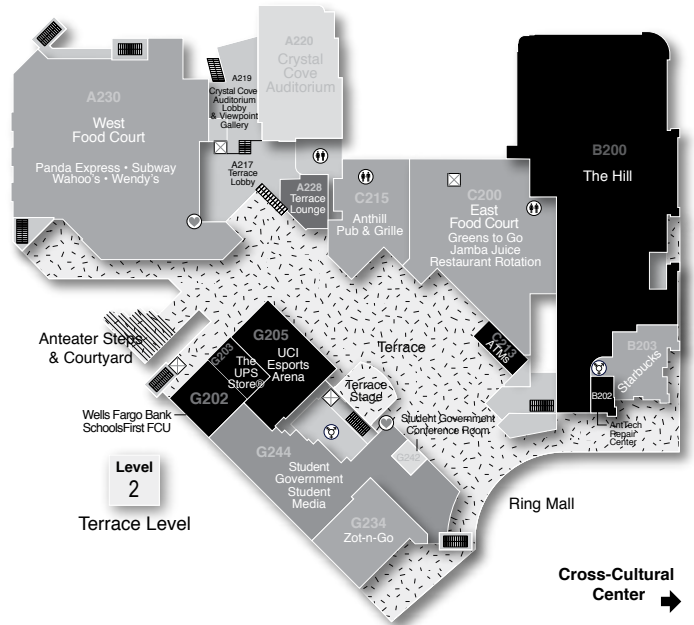

STUDENT CENTER DIRECTORY

Cross-Cultural Center →

- STAIRS
- ELEVATOR
- LIFT
- DISABLED RAMP
- RESTROOMS
- GENDER-INCLUSIVE RESTROOMS
- SUPPORT FACILITIES
- OUTDOOR AREAS
- AED DEVICES

Meeting Rooms Level Room

Aliso Beach Room A.....	3W	A307
Aliso Beach Room B.....	3W	A309
Center for Student Wellness & Health Promotion Conference Room	3S	G319C
Crescent Bay Room A	1	A123
Crescent Bay Room B	1	A124
Crescent Bay Room C	1	A125
Crescent Bay Room D	1	A126
Crystal Cove Auditorium	1&2	A220
Doheny Beach Room A	1	A134A
Doheny Beach Room B	1	A134B
Doheny Beach Room C	1	A134C
Doheny Beach Room D	1	A134D
Emerald Bay Room A.....	1	A103
Emerald Bay Room B.....	1	A104
Emerald Bay Room C.....	1	A105
Emerald Bay Room D.....	1	A106D
Emerald Bay Room E.....	1	A106E
Lido Isle Room A.....	1	C119
Lido Isle Room B.....	1	C117
Moss Cove Room A	1	C105
Moss Cove Room B	1	C107
Newport Beach Room A	4	G412
Newport Beach Room B	4	G411
Pacific Ballroom A	1	G118A
Pacific Ballroom B	1	G118B
Pacific Ballroom C	1	G118C
Pacific Ballroom D	1	G118D
Student Government Conference Room	2	G242
Student Life & Leadership Conference Room	3S	G303
Woods Cove Room A.....	1	C106
Woods Cove Room B.....	1	C108
Woods Cove Room C.....	1	C110

Food Services Level Room

Anthill Pub & Grille	2	G215
East Food Court	2	C200
Starbucks Coffee	2	B203
Vending.....	1	B130B
West Food Court.....	2	A230
Zot-n-Go.....	2	G234

Retail Level Room

The Hill	1&2	B200
AntTech Repair Center	2	B202
ATMs	2	C213
The UPS Store®	2	G203
UCI Esports Arena	2	G205
Wells Fargo / SchoolsFirst FCU	2	G202

Outdoor Areas Level

Anteater Steps & Courtyard	2
Courtyard Study Lounge Patio.....	1
Terrace	2
Terrace Stage	2
Thomas & Lillian Ma Garden Study Atrium	1
West Courtyard	1