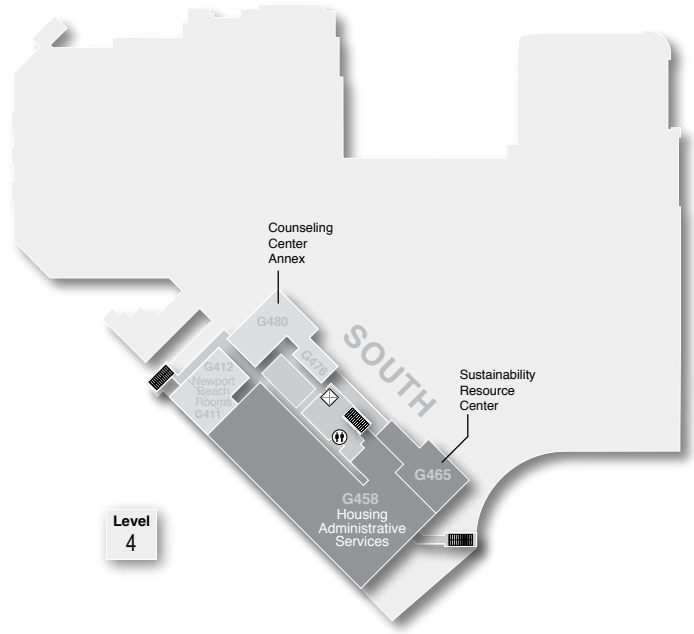

STUDENT CENTER DIRECTORY

Cross-Cultural Center →

- STAIRS
- ELEVATOR
- LIFT
- DISABLED RAMP
- RESTROOMS
- GENDER-INCLUSIVE RESTROOMS
- SUPPORT FACILITIES
- OUTDOOR AREAS
- AED DEVICES

Meeting Rooms Level Room

Aliso Beach Room A.....	3W	A307
Aliso Beach Room B.....	3W	A309
Center for Student Wellness & Health Promotion Conference Room	3S	G319C
Crescent Bay Room A	1	A123
Crescent Bay Room B	1	A124
Crescent Bay Room C	1	A125
Crescent Bay Room D	1	A126
Crystal Cove Auditorium	1&2	A220
Doheny Beach Room A	1	A134A
Doheny Beach Room B	1	A134B
Doheny Beach Room C	1	A134C
Doheny Beach Room D	1	A134D
Emerald Bay Room A.....	1	A103
Emerald Bay Room B.....	1	A104
Emerald Bay Room C.....	1	A105
Emerald Bay Room D.....	1	A106D
Emerald Bay Room E.....	1	A106E
Lido Isle Room A.....	1	C119
Lido Isle Room B.....	1	C117
Moss Cove Room A	1	C105
Moss Cove Room B	1	C107
Newport Beach Room A	4	G412
Newport Beach Room B	4	G411
Pacific Ballroom A	1	G118A
Pacific Ballroom B	1	G118B
Pacific Ballroom C	1	G118C
Pacific Ballroom D	1	G118D
Student Government Conference Room	2	G242
Student Life & Leadership Conference Room	3S	G303
Woods Cove Room A.....	1	C106
Woods Cove Room B.....	1	C108
Woods Cove Room C.....	1	C110

Food Services Level Room

Anthill Pub & Grille	2	G215
East Food Court	2	C200
Starbucks Coffee	2	B203
Vending.....	1	B130B
West Food Court.....	2	A230
Zot-n-Go.....	2	G234

Retail Level Room

The Hill	1&2	B200
AntTech Repair Center	2	B202
ATMs	2	C213
The UPS Store®	2	G203
UCI Esports Arena	2	G205
Wells Fargo / SchoolsFirst FCU	2	G202