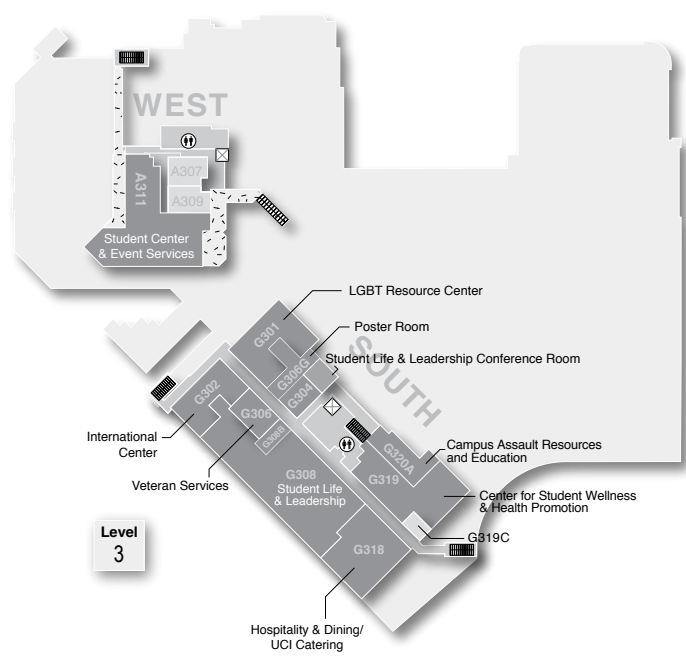

STUDENT CENTER DIRECTORY

Cross-Cultural Center →

- STAIRS
- ELEVATOR
- LIFT
- DISABLED RAMP
- RESTROOMS
- GENDER-INCLUSIVE RESTROOMS
- SUPPORT FACILITIES
- OUTDOOR AREAS
- AED DEVICES

Meeting Rooms Level Room

Aliso Beach Room A.....	3W	A307
Aliso Beach Room B.....	3W	A309
Center for Student Wellness & Health Promotion Conference Room	3S	G319C
Crescent Bay Room A	1	A123
Crescent Bay Room B	1	A124
Crescent Bay Room C	1	A125
Crescent Bay Room D	1	A126
Crystal Cove Auditorium	1&2	A220
Doheny Beach Room A	1	A134A
Doheny Beach Room B	1	A134B
Doheny Beach Room C	1	A134C
Doheny Beach Room D	1	A134D
Emerald Bay Room A.....	1	A103
Emerald Bay Room B.....	1	A104
Emerald Bay Room C.....	1	A105
Emerald Bay Room D.....	1	A106D
Emerald Bay Room E.....	1	A106E
Lido Isle Room A.....	1	C119
Lido Isle Room B.....	1	C117
Moss Cove Room A	1	C105
Moss Cove Room B	1	C107
Newport Beach Room A	4	G412
Newport Beach Room B	4	G411
Pacific Ballroom A	1	G118A
Pacific Ballroom B	1	G118B
Pacific Ballroom C	1	G118C
Pacific Ballroom D	1	G118D
Student Government Conference Room	2	G242
Student Life & Leadership Conference Room	3S	G303
Woods Cove Room A.....	1	C106
Woods Cove Room B.....	1	C108
Woods Cove Room C.....	1	C110

Food Services Level Room

Anthill Pub & Grille	2	G215
East Food Court	2	C200
Starbucks Coffee	2	B203
Vending.....	1	B130B
West Food Court.....	2	A230
Zot-n-Go.....	2	G234

Retail Level Room

The Hill	1&2	B200
AntTech Repair Center	2	B202
ATMs	2	C213
The UPS Store®	2	G203
UCI Esports Arena	2	G205
Wells Fargo / SchoolsFirst FCU	2	G202