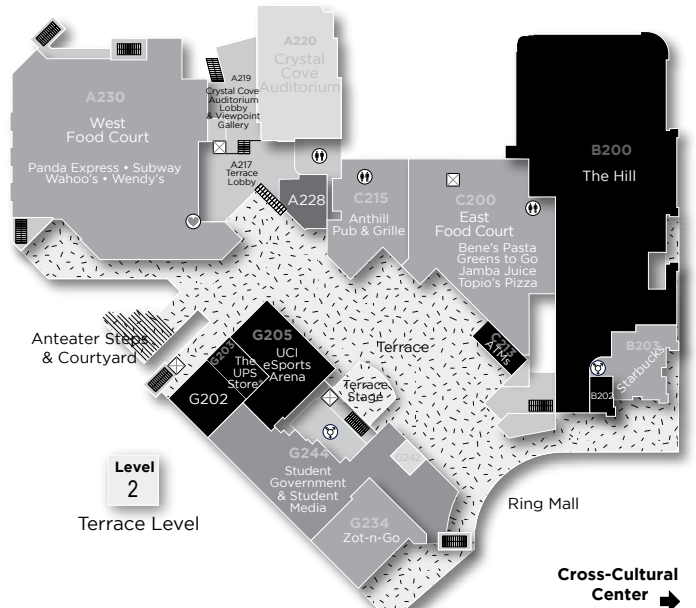

STUDENT CENTER DIRECTORY

- ▤ STAIRS
- ⊠ ELEVATOR
- ♿ LIFT
- ♿ DISABLED RAMP
- ♿ RESTROOMS
- ♿ GENDER-INCLUSIVE RESTROOMS
- SUPPORT FACILITIES
- OUTDOOR AREAS
- ⦿ AED DEVICES

Meeting Rooms Level Room

Aliso Beach Room A.....	3W	A307
Aliso Beach Room B.....	3W	A309
Center for Student Wellness & Health Promotion Conference Room	3S	G319C
Crescent Bay Room A	1	A123
Crescent Bay Room B	1	A124
Crescent Bay Room C	1	A125
Crescent Bay Room D	1	A126
Crystal Cove Auditorium	1&2	A220
Doheny Beach Room A	1	A134A
Doheny Beach Room B	1	A134B
Doheny Beach Room C	1	A134C
Doheny Beach Room D	1	A134D
Emerald Bay Room A.....	1	A103
Emerald Bay Room B.....	1	A104
Emerald Bay Room C.....	1	A105
Emerald Bay Room D.....	1	A106D
Emerald Bay Room E.....	1	A106E
Lido Isle Room A.....	1	C119
Lido Isle Room B.....	1	C117
Moss Cove Room A	1	C105
Moss Cove Room B	1	C107
Newport Beach Room A	4	G412
Newport Beach Room B	4	G411
Pacific Ballroom A	1	G118A
Pacific Ballroom B	1	G118B
Pacific Ballroom C	1	G118C
Pacific Ballroom D	1	G118D
Student Government Conference Room	2	G242
Student Life & Leadership Conference Room	3S	G303
Woods Cove Room A.....	1	C106
Woods Cove Room B.....	1	C108
Woods Cove Room C.....	1	C110

Food Services Level Room

Anthill Pub & Grille	2	G215
East Food Court	2	C200
Starbucks Coffee	2	B203
Vending.....	1	B130B
West Food Court.....	2	A230
Zot-n-Go.....	2	G234

Retail Level Room

The Hill	1&2	B200
AntTech Repair Center	2	B202
The UPS Store®	2	G203
UCI eSports Arena	2	G205
Wells Fargo / SchoolsFirst FCU	2	G202

Study/Lounge/Lobby Level Room

Courtyard Study Lounge	1	B109
Crystal Cove Auditorium Lobby.....	2	A219
Doheny Beach Lounge	1	A131
Gallery Lounge.....	1	A132
Global Viewpoint Lounge	2	A228
Computer Lab.....	1	C138
Pacific Ballroom Lounge	1	G102
Terrace Lobby	2	A217
Viewpoint Gallery	1	A219
West Courtyard Lounge	1	A130

Outdoor Areas Level

Anteater Steps & Courtyard	2
Courtyard Study Lounge Patio.....	1
Terrace	2
Terrace Stage	2
West Courtyard	1