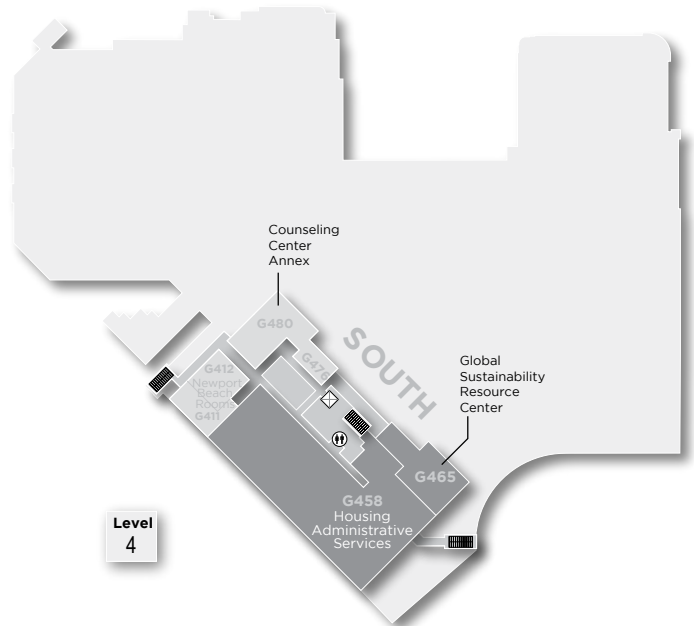

STUDENT CENTER DIRECTORY

- ▤ STAIRS
- ⊠ ELEVATOR
- ♿ LIFT
- ♿ DISABLED RAMP
- ♿ RESTROOMS
- ♿ GENDER-INCLUSIVE RESTROOMS
- SUPPORT FACILITIES
- OUTDOOR AREAS
- ⦿ AED DEVICES

Meeting Rooms Level Room

Aliso Beach Room A.....	3W	A307
Aliso Beach Room B.....	3W	A309
Center for Student Wellness & Health Promotion Conference Room	3S	G319C
Crescent Bay Room A	1	A123
Crescent Bay Room B	1	A124
Crescent Bay Room C	1	A125
Crescent Bay Room D	1	A126
Crystal Cove Auditorium	1&2	A220
Doheny Beach Room A	1	A134A
Doheny Beach Room B	1	A134B
Doheny Beach Room C	1	A134C
Doheny Beach Room D	1	A134D
Emerald Bay Room A.....	1	A103
Emerald Bay Room B.....	1	A104
Emerald Bay Room C.....	1	A105
Emerald Bay Room D.....	1	A106D
Emerald Bay Room E.....	1	A106E
Lido Isle Room A.....	1	C119
Lido Isle Room B.....	1	C117
Moss Cove Room A	1	C105
Moss Cove Room B	1	C107
Newport Beach Room A	4	G412
Newport Beach Room B	4	G411
Pacific Ballroom A	1	G118A
Pacific Ballroom B	1	G118B
Pacific Ballroom C	1	G118C
Pacific Ballroom D	1	G118D
Student Government Conference Room	2	G242
Student Life & Leadership Conference Room	3S	G303
Woods Cove Room A.....	1	C106
Woods Cove Room B.....	1	C108
Woods Cove Room C.....	1	C110

Food Services Level Room

Anthill Pub & Grille	2	G215
East Food Court	2	C200
Starbucks Coffee	2	B203
Vending.....	1	B130B
West Food Court.....	2	A230
Zot-n-Go.....	2	G234

Retail Level Room

The Hill	1&2	B200
AntTech Repair Center	2	B202
The UPS Store®	2	G203
UCI eSports Arena	2	G205
Wells Fargo / SchoolsFirst FCU	2	G202