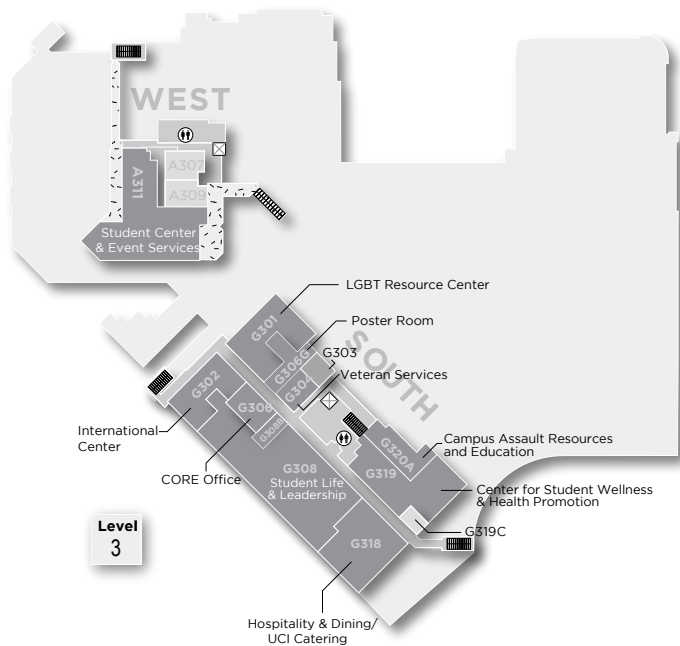

STUDENT CENTER DIRECTORY

- ▤ STAIRS
- ⊠ ELEVATOR
- ♿ LIFT
- ♿ DISABLED RAMP
- ♿ RESTROOMS
- ♿ GENDER-INCLUSIVE RESTROOMS
- SUPPORT FACILITIES
- OUTDOOR AREAS
- ⦿ AED DEVICES

Meeting Rooms Level Room

Aliso Beach Room A.....	3W	A307
Aliso Beach Room B.....	3W	A309
Center for Student Wellness & Health Promotion Conference Room	3S	G319C
Crescent Bay Room A	1	A123
Crescent Bay Room B	1	A124
Crescent Bay Room C	1	A125
Crescent Bay Room D	1	A126
Crystal Cove Auditorium	1&2	A220
Doheny Beach Room A	1	A134A
Doheny Beach Room B	1	A134B
Doheny Beach Room C	1	A134C
Doheny Beach Room D	1	A134D
Emerald Bay Room A.....	1	A103
Emerald Bay Room B.....	1	A104
Emerald Bay Room C.....	1	A105
Emerald Bay Room D.....	1	A106D
Emerald Bay Room E.....	1	A106E
Lido Isle Room A.....	1	C119
Lido Isle Room B.....	1	C117
Moss Cove Room A	1	C105
Moss Cove Room B	1	C107
Newport Beach Room A	4	G412
Newport Beach Room B	4	G411
Pacific Ballroom A	1	G118A
Pacific Ballroom B	1	G118B
Pacific Ballroom C	1	G118C
Pacific Ballroom D	1	G118D
Student Government Conference Room	2	G242
Student Life & Leadership Conference Room	3S	G303
Woods Cove Room A.....	1	C106
Woods Cove Room B.....	1	C108
Woods Cove Room C.....	1	C110

Food Services Level Room

Anthill Pub & Grille	2	G215
East Food Court	2	C200
Starbucks Coffee	2	B203
Vending.....	1	B130B
West Food Court.....	2	A230
Zot-n-Go.....	2	G234

Retail Level Room

The Hill	1&2	B200
AntTech Repair Center	2	B202
The UPS Store®	2	G203
UCI eSports Arena	2	G205
Wells Fargo / SchoolsFirst FCU	2	G202