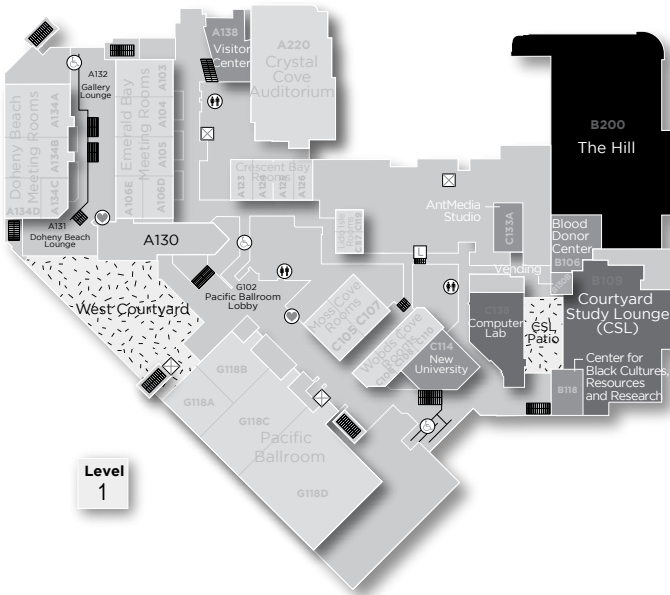

STUDENT CENTER DIRECTORY

- ▤ STAIRS
- ⊠ ELEVATOR
- ♿ LIFT
- ♿ DISABLED RAMP
- ♿ RESTROOMS
- ♿ GENDER-INCLUSIVE RESTROOMS
- SUPPORT FACILITIES
- OUTDOOR AREAS
- ⦿ AED DEVICES

Meeting Rooms Level Room

Aliso Beach Room A.....	3W	A307
Aliso Beach Room B.....	3W	A309
Center for Student Wellness & Health Promotion Conference Room	3S	G319C
Crescent Bay Room A	1	A123
Crescent Bay Room B	1	A124
Crescent Bay Room C	1	A125
Crescent Bay Room D	1	A126
Crystal Cove Auditorium	1&2	A220
Doheny Beach Room A	1	A134A
Doheny Beach Room B	1	A134B
Doheny Beach Room C	1	A134C
Doheny Beach Room D	1	A134D
Emerald Bay Room A.....	1	A103
Emerald Bay Room B.....	1	A104
Emerald Bay Room C.....	1	A105
Emerald Bay Room D.....	1	A106D
Emerald Bay Room E.....	1	A106E
Lido Isle Room A.....	1	C119
Lido Isle Room B.....	1	C117
Moss Cove Room A	1	C105
Moss Cove Room B	1	C107
Newport Beach Room A	4	G412
Newport Beach Room B	4	G411
Pacific Ballroom A	1	G118A
Pacific Ballroom B	1	G118B
Pacific Ballroom C	1	G118C
Pacific Ballroom D	1	G118D
Student Government Conference Room	2	G242
Student Life & Leadership Conference Room	3S	G303
Woods Cove Room A.....	1	C106
Woods Cove Room B.....	1	C108
Woods Cove Room C.....	1	C110

Food Services Level Room

Anthill Pub & Grille	2	G215
East Food Court	2	C200
Starbucks Coffee	2	B203
Vending.....	1	B130B
West Food Court.....	2	A230
Zot-n-Go.....	2	G234

Retail Level Room

The Hill	1&2	B200
AntTech Repair Center	2	B202
The UPS Store®	2	G203
UCI eSports Arena	2	G205
Wells Fargo / SchoolsFirst FCU	2	G202

Study/Lounge/Lobby Level Room

Courtyard Study Lounge	1	B109
Crystal Cove Auditorium Lobby.....	2	A219
Doheny Beach Lounge	1	A131
Gallery Lounge.....	1	A132
Global Viewpoint Lounge	2	A228
Computer Lab.....	1	C138
Pacific Ballroom Lounge	1	G102
Terrace Lobby	2	A217
Viewpoint Gallery	1	A219
West Courtyard Lounge	1	A130

Outdoor Areas Level

Anteater Steps & Courtyard	2
Courtyard Study Lounge Patio.....	1
Terrace	2
Terrace Stage	2
West Courtyard	1