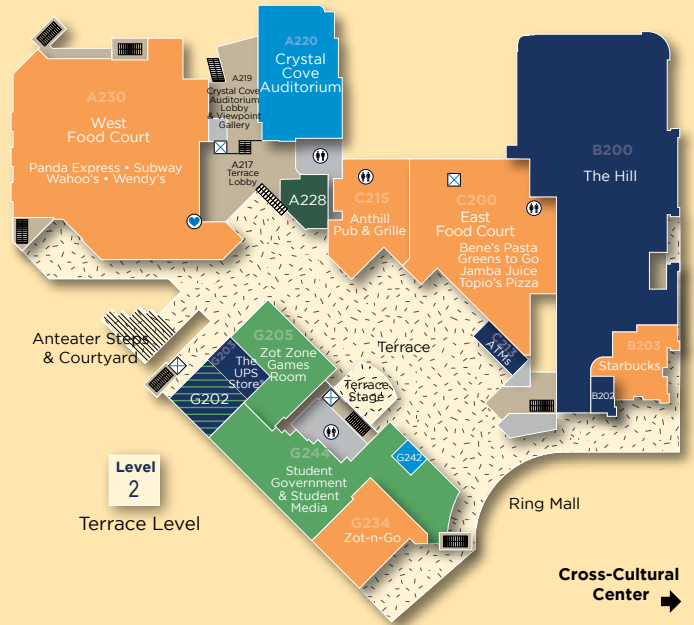

# STUDENT CENTER DIRECTORY

- STAIRS
- ELEVATOR
- LIFT
- DISABLED RAMP
- RESTROOMS
- SUPPORT FACILITIES
- OUTDOOR AREAS
- AED DEVICES

Meeting Rooms	Level	Room #
Aliso Beach Room A.....	3W	A307
Aliso Beach Room B.....	3W	A309
Center for Student Wellness & Health Promotion Conference Room .....	3S	G319C
Crescent Bay Room A .....	1	A123
Crescent Bay Room B .....	1	A124
Crescent Bay Room C .....	1	A125
Crescent Bay Room D .....	1	A126
Crystal Cove Auditorium .....	1&2	A220
Doheny Beach Room A .....	1	A134A
Doheny Beach Room B .....	1	A134B
Doheny Beach Room C .....	1	A134C
Doheny Beach Room D .....	1	A134D
Emerald Bay Room A.....	1	A103
Emerald Bay Room B.....	1	A104
Emerald Bay Room C.....	1	A105
Emerald Bay Room D.....	1	A106D
Emerald Bay Room E.....	1	A106E
Lido Isle Room A.....	1	C119
Lido Isle Room B.....	1	C117
Moss Cove Room A .....	1	C105
Moss Cove Room B .....	1	C107
Newport Beach Room A .....	4	G412
Newport Beach Room B .....	4	G411
Pacific Ballroom A .....	1	G118A
Pacific Ballroom B .....	1	G118B
Pacific Ballroom C .....	1	G118C
Pacific Ballroom D .....	1	G118D
Student Government Conference Room .....	2	G242
Student Life & Leadership Conference Room .....	3S	G303
Woods Cove Room A.....	1	C106
Woods Cove Room B.....	1	C108
Woods Cove Room C.....	1	C110

Food Services	Level	Room #
Anthill Pub & Grille .....	2	G215
East Food Court .....	2	C200
Starbucks Coffee .....	2	B203
Vending.....	1	B130B
West Food Court.....	2	A230
Zot-n-Go.....	2	G234

Retail	Level	Room #
The Hill .....	1&2	B200
AntTech Repair Center .....	2	B202
The UPS Store® .....	2	G203
Wells Fargo / SchoolsFirst FCU .....	2	G202
Zot Zone Games Roam.....	2	G205