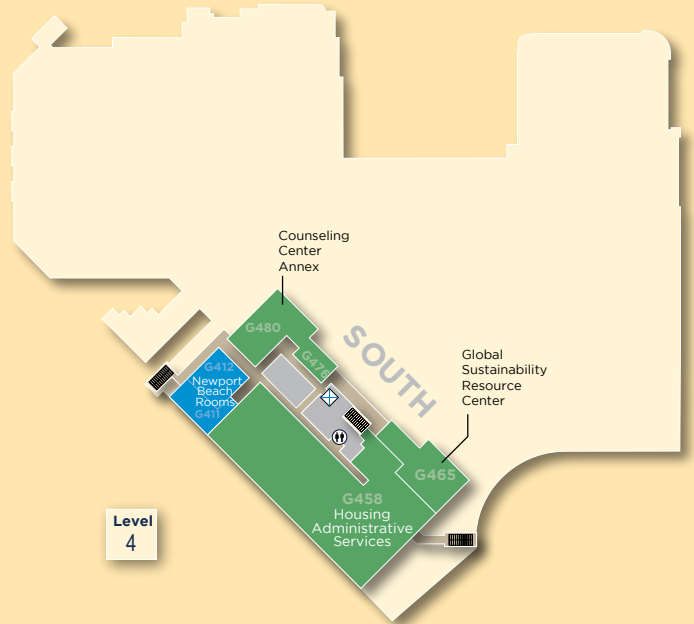

# STUDENT CENTER DIRECTORY

- STAIRS
- ELEVATOR
- LIFT
- DISABLED RAMP
- RESTROOMS
- SUPPORT FACILITIES
- OUTDOOR AREAS
- AED DEVICES

Meeting Rooms	Level	Room #
Aliso Beach Room A.....	3W	A307
Aliso Beach Room B.....	3W	A309
Center for Student Wellness & Health Promotion Conference Room .....	3S	G319C
Crescent Bay Room A .....	1	A123
Crescent Bay Room B .....	1	A124
Crescent Bay Room C .....	1	A125
Crescent Bay Room D .....	1	A126
Crystal Cove Auditorium .....	1&2	A220
Doheny Beach Room A .....	1	A134A
Doheny Beach Room B .....	1	A134B
Doheny Beach Room C .....	1	A134C
Doheny Beach Room D .....	1	A134D
Emerald Bay Room A.....	1	A103
Emerald Bay Room B.....	1	A104
Emerald Bay Room C.....	1	A105
Emerald Bay Room D.....	1	A106D
Emerald Bay Room E.....	1	A106E
Lido Isle Room A.....	1	C119
Lido Isle Room B.....	1	C117
Moss Cove Room A .....	1	C105
Moss Cove Room B .....	1	C107
Newport Beach Room A .....	4	G412
Newport Beach Room B .....	4	G411
Pacific Ballroom A .....	1	G118A
Pacific Ballroom B .....	1	G118B
Pacific Ballroom C .....	1	G118C
Pacific Ballroom D .....	1	G118D
Student Government Conference Room .....	2	G242
Student Life & Leadership Conference Room .....	3S	G303
Woods Cove Room A.....	1	C106
Woods Cove Room B.....	1	C108
Woods Cove Room C.....	1	C110

Food Services	Level	Room #
Anthill Pub & Grille .....	2	G215
East Food Court .....	2	C200
Starbucks Coffee .....	2	B203
Vending.....	1	B130B
West Food Court.....	2	A230
Zot-n-Go.....	2	G234

Retail	Level	Room #
The Hill .....	1&2	B200
AntTech Repair Center .....	2	B202
The UPS Store® .....	2	G203
Wells Fargo / SchoolsFirst FCU .....	2	G202
Zot Zone Games Roam.....	2	G205

Outdoor Areas	Level
Anteater Steps & Courtyard .....	2
Courtyard Study Lounge Patio.....	1
Terrace .....	2
Terrace Stage .....	2
West Courtyard .....	1