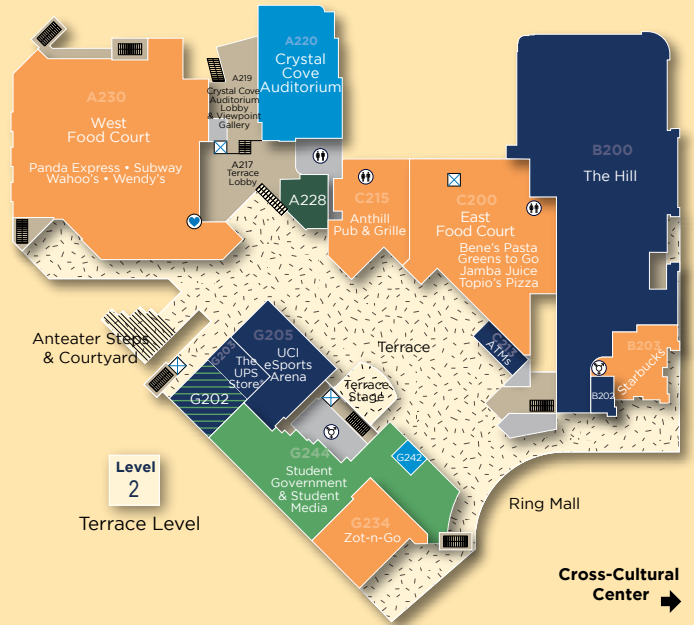

STUDENT CENTER DIRECTORY

Cross-Cultural Center →

- STAIRS
- ELEVATOR
- LIFT
- DISABLED RAMP
- RESTROOMS
- GENDER-INCLUSIVE RESTROOMS
- SUPPORT FACILITIES
- OUTDOOR AREAS
- AED DEVICES

Meeting Rooms	Level	Room #
Aliso Beach Room A.....	3W	A307
Aliso Beach Room B.....	3W	A309
Center for Student Wellness & Health Promotion Conference Room	3S	G319C
Crescent Bay Room A	1	A123
Crescent Bay Room B	1	A124
Crescent Bay Room C	1	A125
Crescent Bay Room D	1	A126
Crystal Cove Auditorium	1&2	A220
Doheny Beach Room A	1	A134A
Doheny Beach Room B	1	A134B
Doheny Beach Room C	1	A134C
Doheny Beach Room D	1	A134D
Emerald Bay Room A.....	1	A103
Emerald Bay Room B.....	1	A104
Emerald Bay Room C.....	1	A105
Emerald Bay Room D.....	1	A106D
Emerald Bay Room E.....	1	A106E
Lido Isle Room A.....	1	C119
Lido Isle Room B.....	1	C117
Moss Cove Room A	1	C105
Moss Cove Room B	1	C107
Newport Beach Room A	4	G412
Newport Beach Room B	4	G411
Pacific Ballroom A	1	G118A
Pacific Ballroom B	1	G118B
Pacific Ballroom C	1	G118C
Pacific Ballroom D	1	G118D
Student Government Conference Room	2	G242
Student Life & Leadership Conference Room	3S	G303
Woods Cove Room A.....	1	C106
Woods Cove Room B.....	1	C108
Woods Cove Room C.....	1	C110

Food Services	Level	Room #
Anthill Pub & Grille	2	G215
East Food Court	2	C200
Starbucks Coffee	2	B203
Vending.....	1	B130B
West Food Court	2	A230
Zot-n-Go.....	2	G234

Retail	Level	Room #
The Hill	1&2	B200
AntTech Repair Center	2	B202
The UPS Store®	2	G203
UCI eSports Arena	2	G205
Wells Fargo / SchoolsFirst FCU	2	G202

Study/Lounge/Lobby	Level	Room #
Courtyard Study Lounge	1	B109
Crystal Cove Auditorium Lobby.....	2	A219
Doheny Beach Lounge	1	A131
Gallery Lounge.....	1	A132
Global Viewpoint Lounge	2	A228
Computer Lab.....	1	C138
Pacific Ballroom Lounge	1	G102
Terrace Lobby	2	A217
Viewpoint Gallery	1	A219
West Courtyard Lounge	1	A130