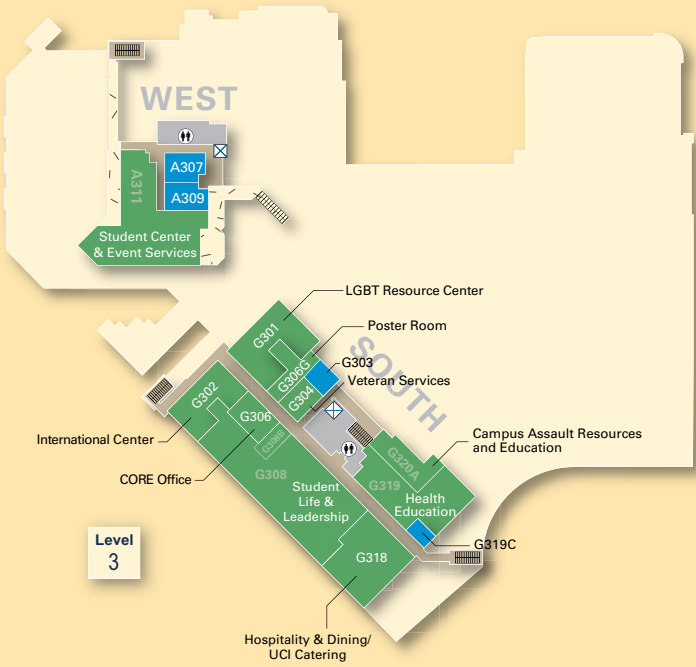

STUDENT CENTER DIRECTORY

- STAIRS
- ELEVATOR
- LIFT
- DISABLED RAMP
- RESTROOMS
- SUPPORT FACILITIES
- OUTDOOR AREAS

Meeting Rooms	Level	Room #
Aliso Beach Room A.....	3W	A307
Aliso Beach Room B.....	3W	A309
Balboa Island Room A.....	4	G480
Balboa Island Room B.....	4	G476
Crescent Bay Room A.....	1	A123
Crescent Bay Room B.....	1	A124
Crescent Bay Room C.....	1	A125
Crescent Bay Room D.....	1	A126
Crystal Cove Auditorium.....	1&2	A220
Doheny Beach Room A.....	1	A134A
Doheny Beach Room B.....	1	A134B
Doheny Beach Room C.....	1	A134C
Doheny Beach Room D.....	1	A134D
Emerald Bay Room A.....	1	A103
Emerald Bay Room B.....	1	A104
Emerald Bay Room C.....	1	A105
Emerald Bay Room D.....	1	A106D
Emerald Bay Room E.....	1	A106E
Health Education Conference Room	3S	G319C
Lido Isle Room A.....	1	C119
Lido Isle Room B.....	1	C117
Moss Cove Room A.....	1	C105
Moss Cove Room B.....	1	C107
Newport Beach Room A.....	4	G412
Newport Beach Room B.....	4	G411
Pacific Ballroom A.....	1	G118A
Pacific Ballroom B.....	1	G118B
Pacific Ballroom C.....	1	G118C
Pacific Ballroom D.....	1	G118D
Student Government Conference Room	2	G242
Student Life & Leadership Conference Room.....	3S	G303
Woods Cove Room A.....	1	C106
Woods Cove Room B.....	1	C108
Woods Cove Room C.....	1	C110

Food Services	Level	Room #
Anthill Pub & Grille.....	2	G215
East Food Court.....	2	C200
Starbucks Coffee.....	2	B203
Vending.....	1	B130B
West Food Court.....	2	A230
Zot-n-Go.....	2	G234

Retail	Level	Room #
STA Travel / Wells Fargo / SchoolsFirst FCU.....	2	G202
UCI Bookstore.....	1&2	B200
AntTech Repair Center.....	2	B202
UCI Items.....	2	G203
Zot Zone Games Room.....	2	G205

Outdoor Areas	Level
Anteater Steps & Courtyard.....	2
Courtyard Study Lounge Patio.....	1
Terrace.....	2
Terrace Stage.....	2
West Courtyard.....	1

Cross-Cultural Center across Ring Mall